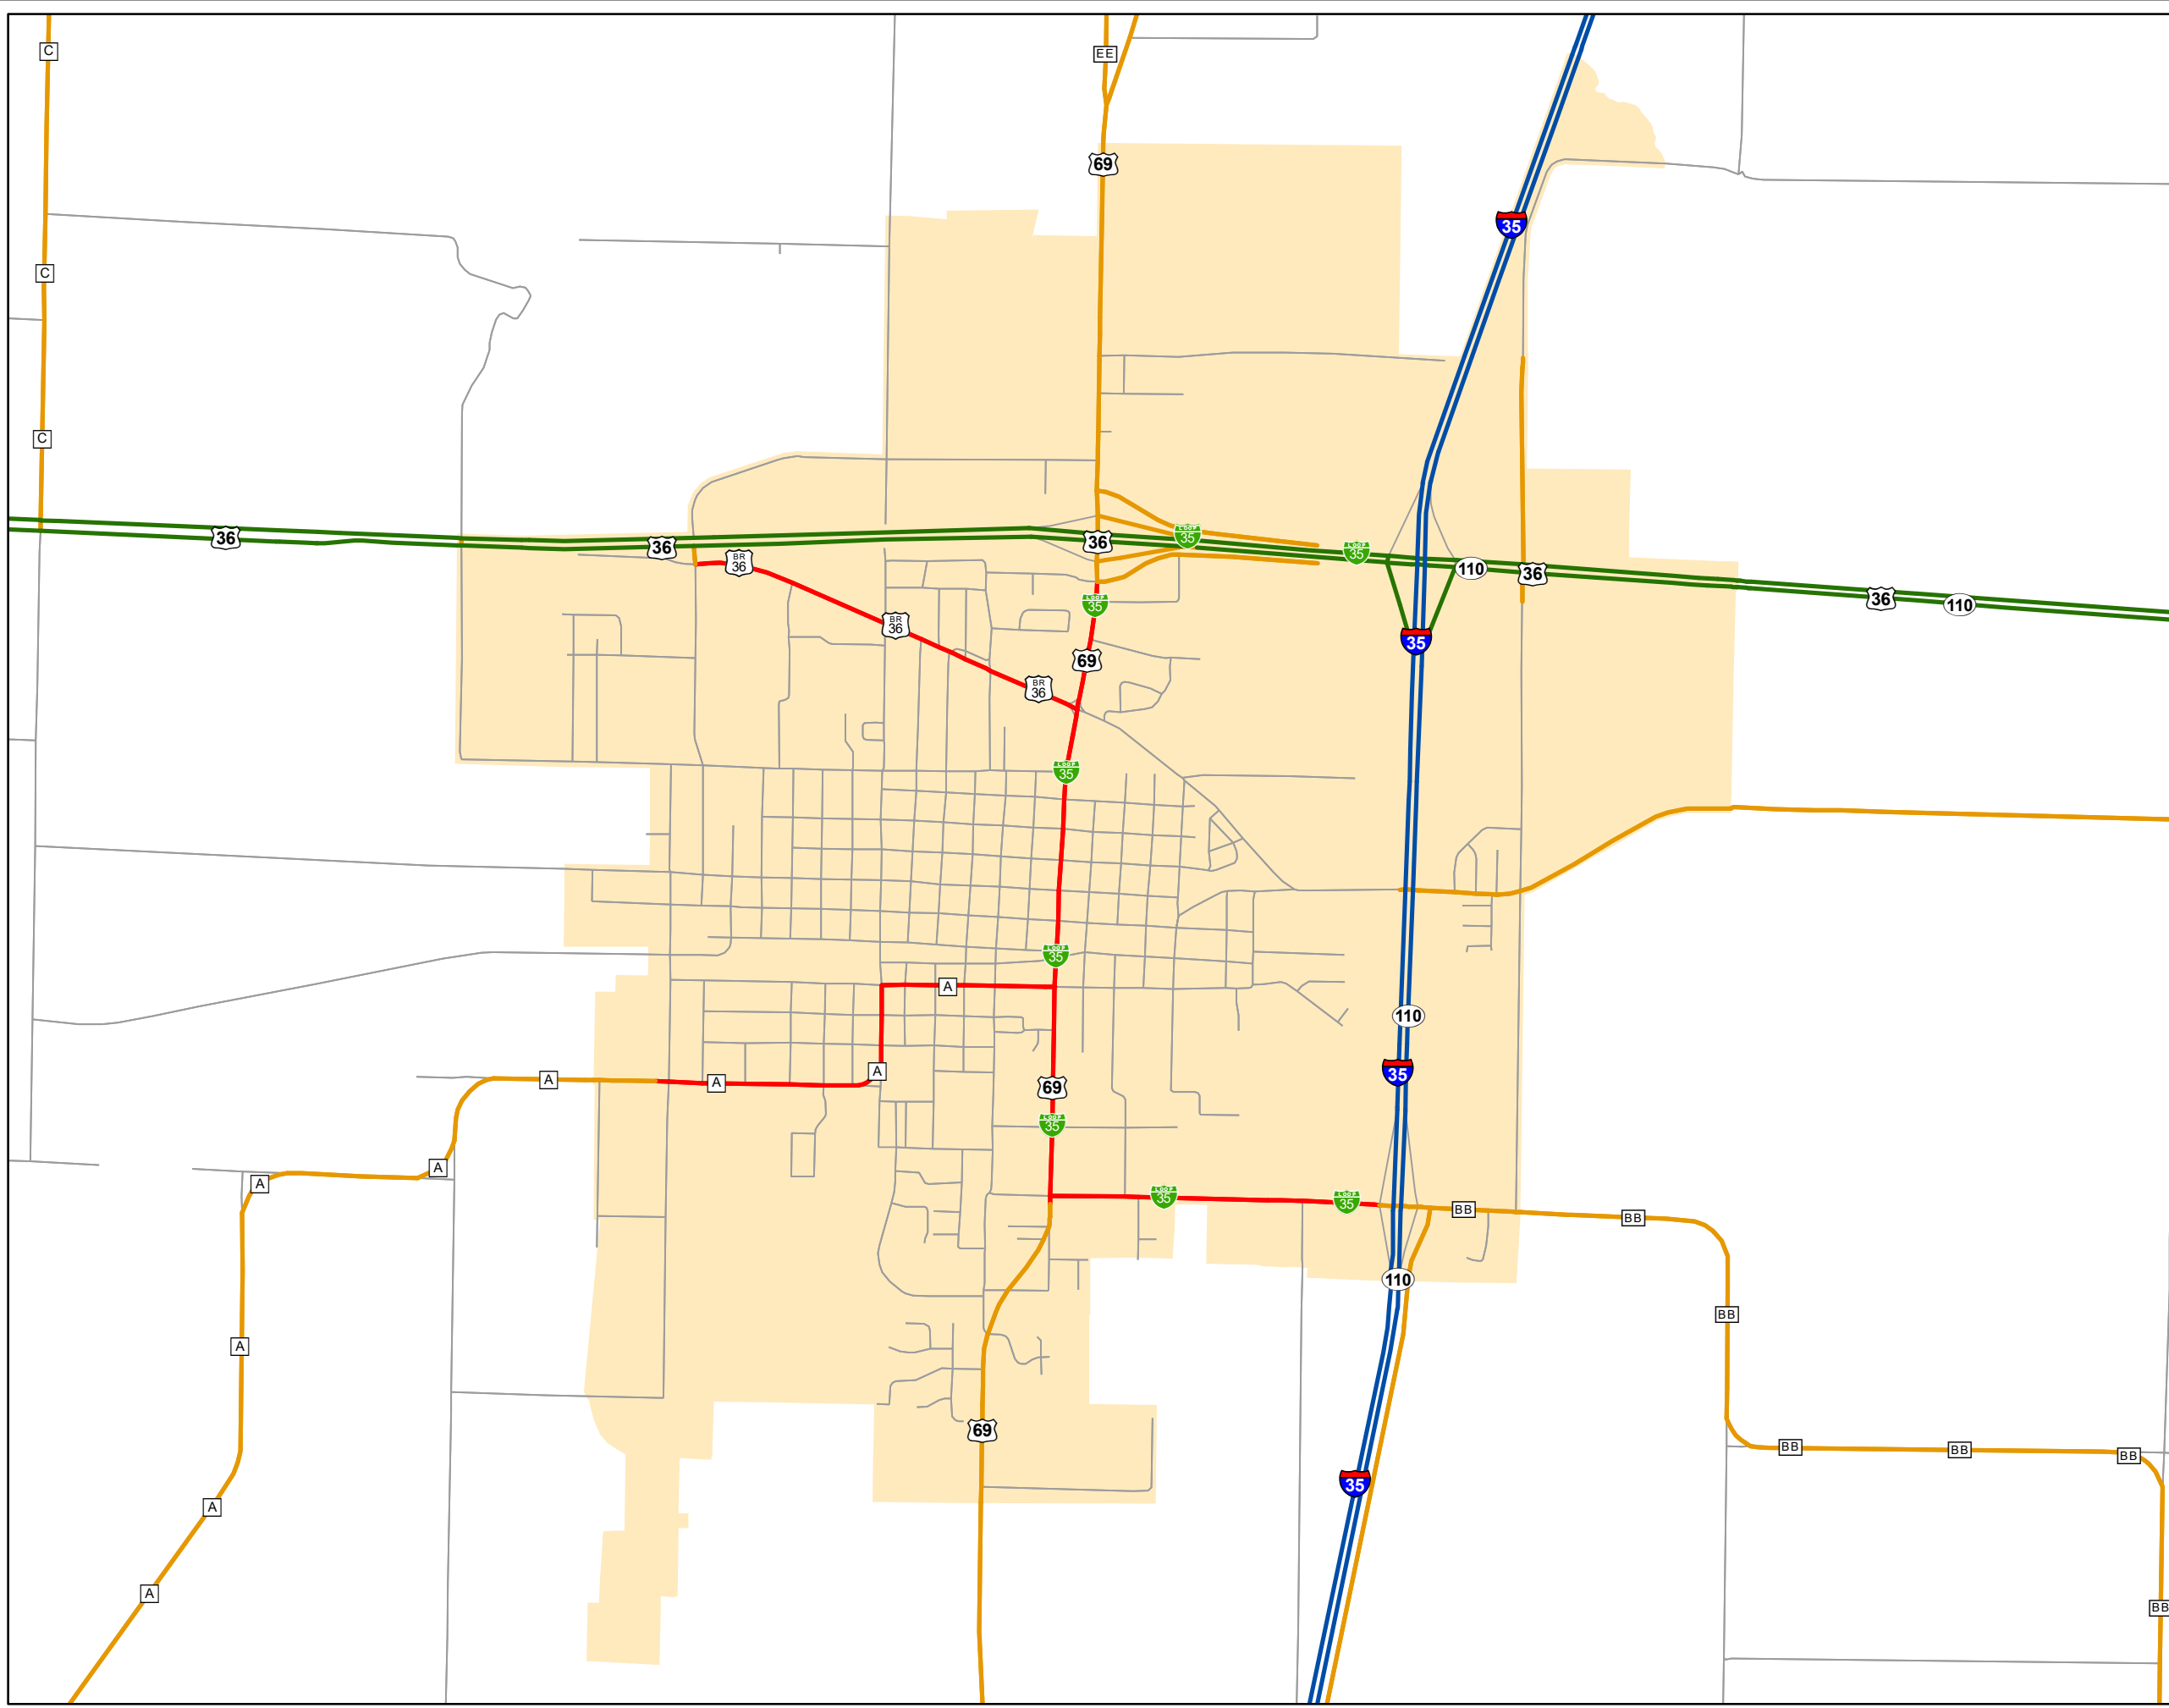

State System Urban Area

**CAMERON
MISSOURI**

State System Class	Miles
Interstate	2.966
Primary	3.22
Supplementary	5.283
State Marked - NOS	
Other Roads	
Urban Area	

105 W. Capitol Ave.
Jefferson City, MO 65102
Phone (573) 526-5478
Fax (573) 526-8052

April 2024