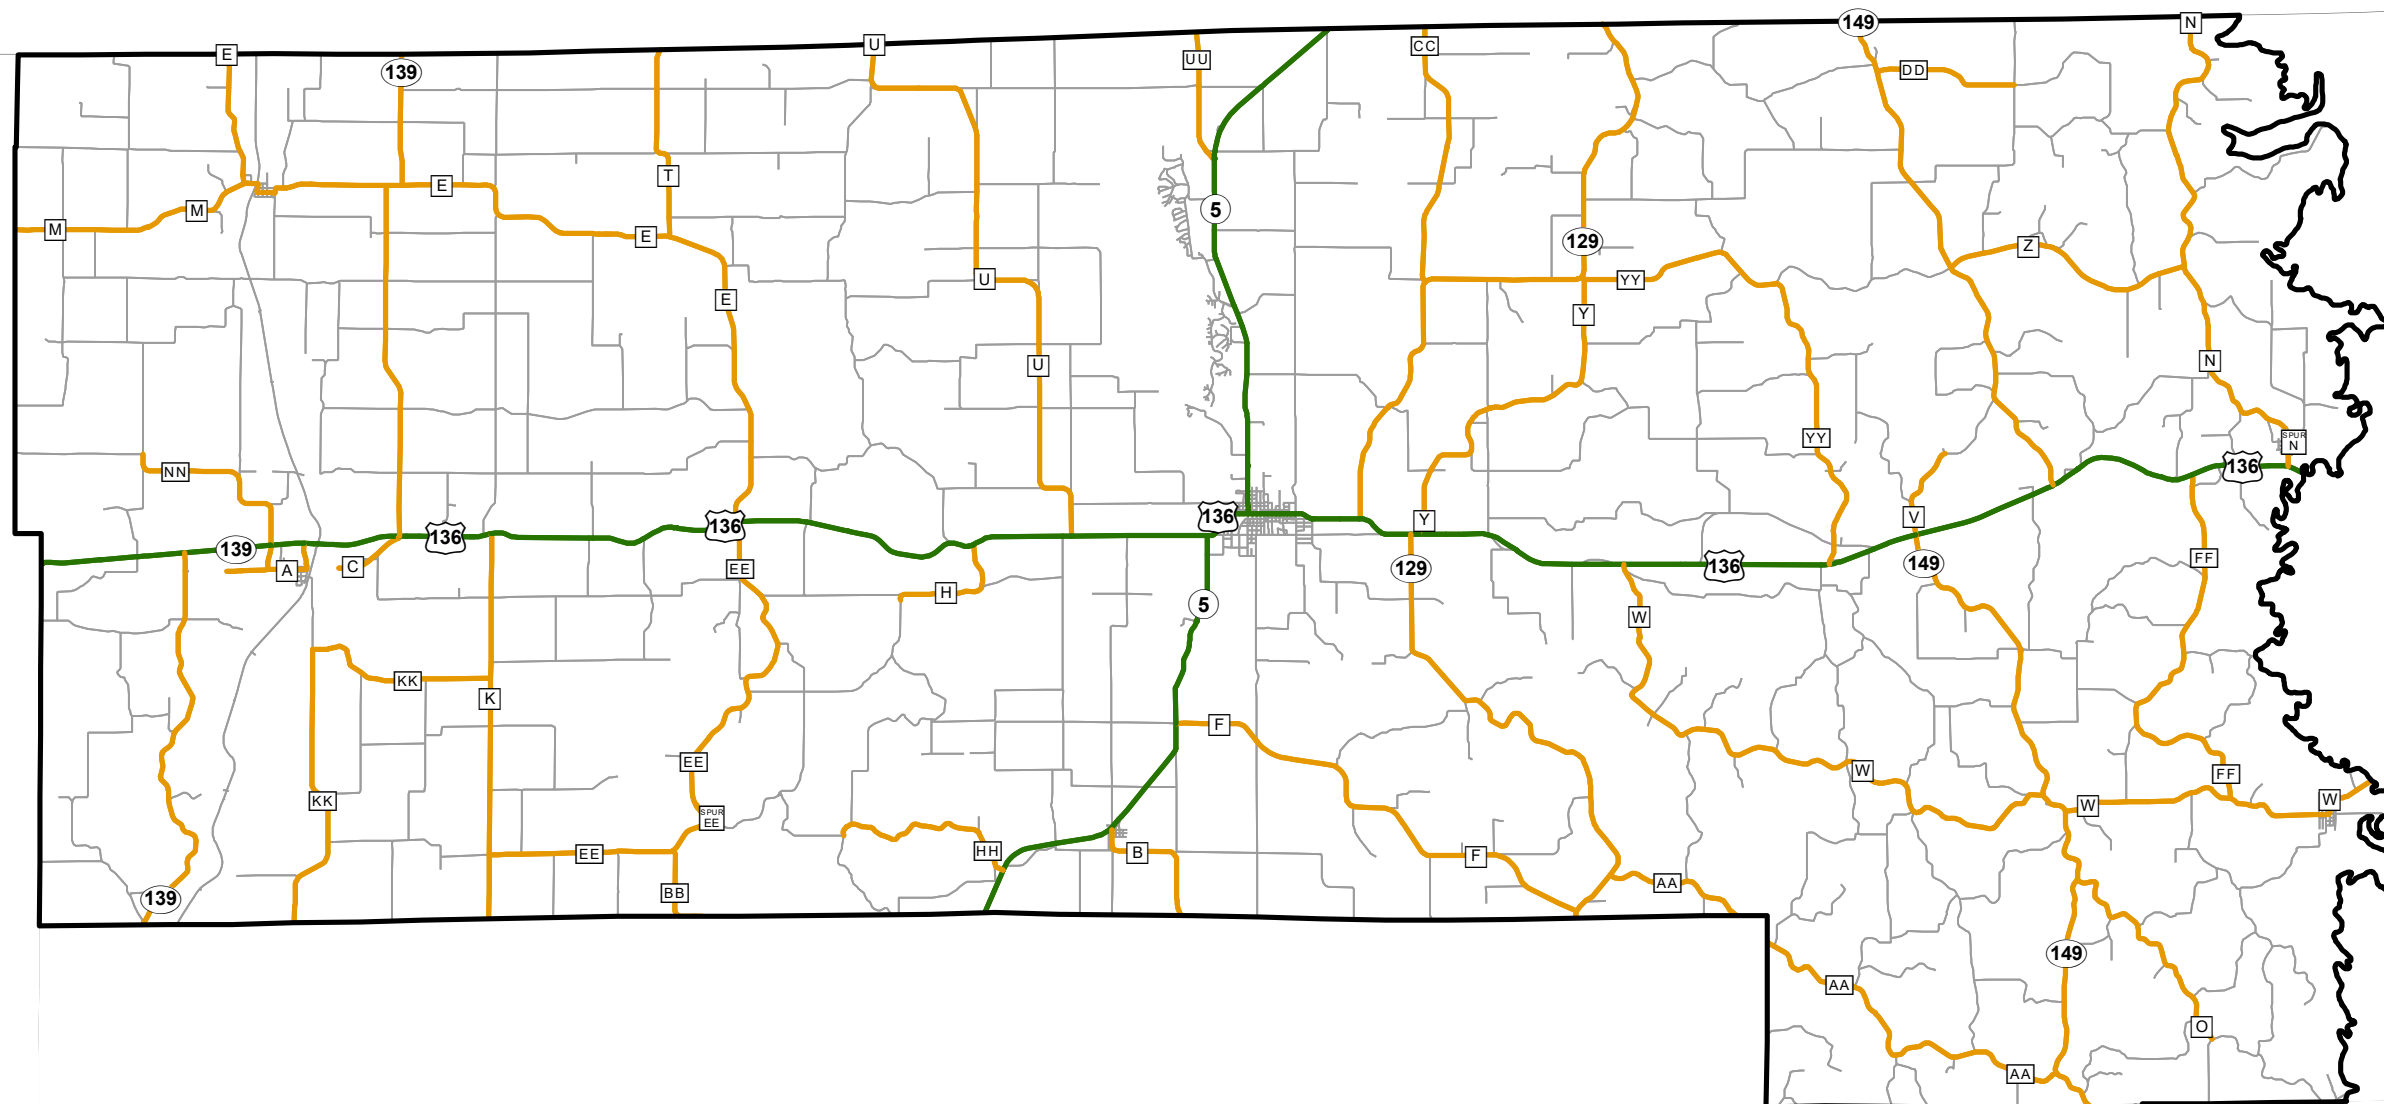

# State System Classification

## PUTNAM COUNTY MISSOURI

State System Class	Miles
Interstate	0
Primary	52.768
Supplementary	201.301
State Marked - NOS	
Other Roads	
Urban Area	

105 W. Capitol Ave.  
Jefferson City, MO 65102  
Phone (573) 526-5478  
Fax (573) 526-8052