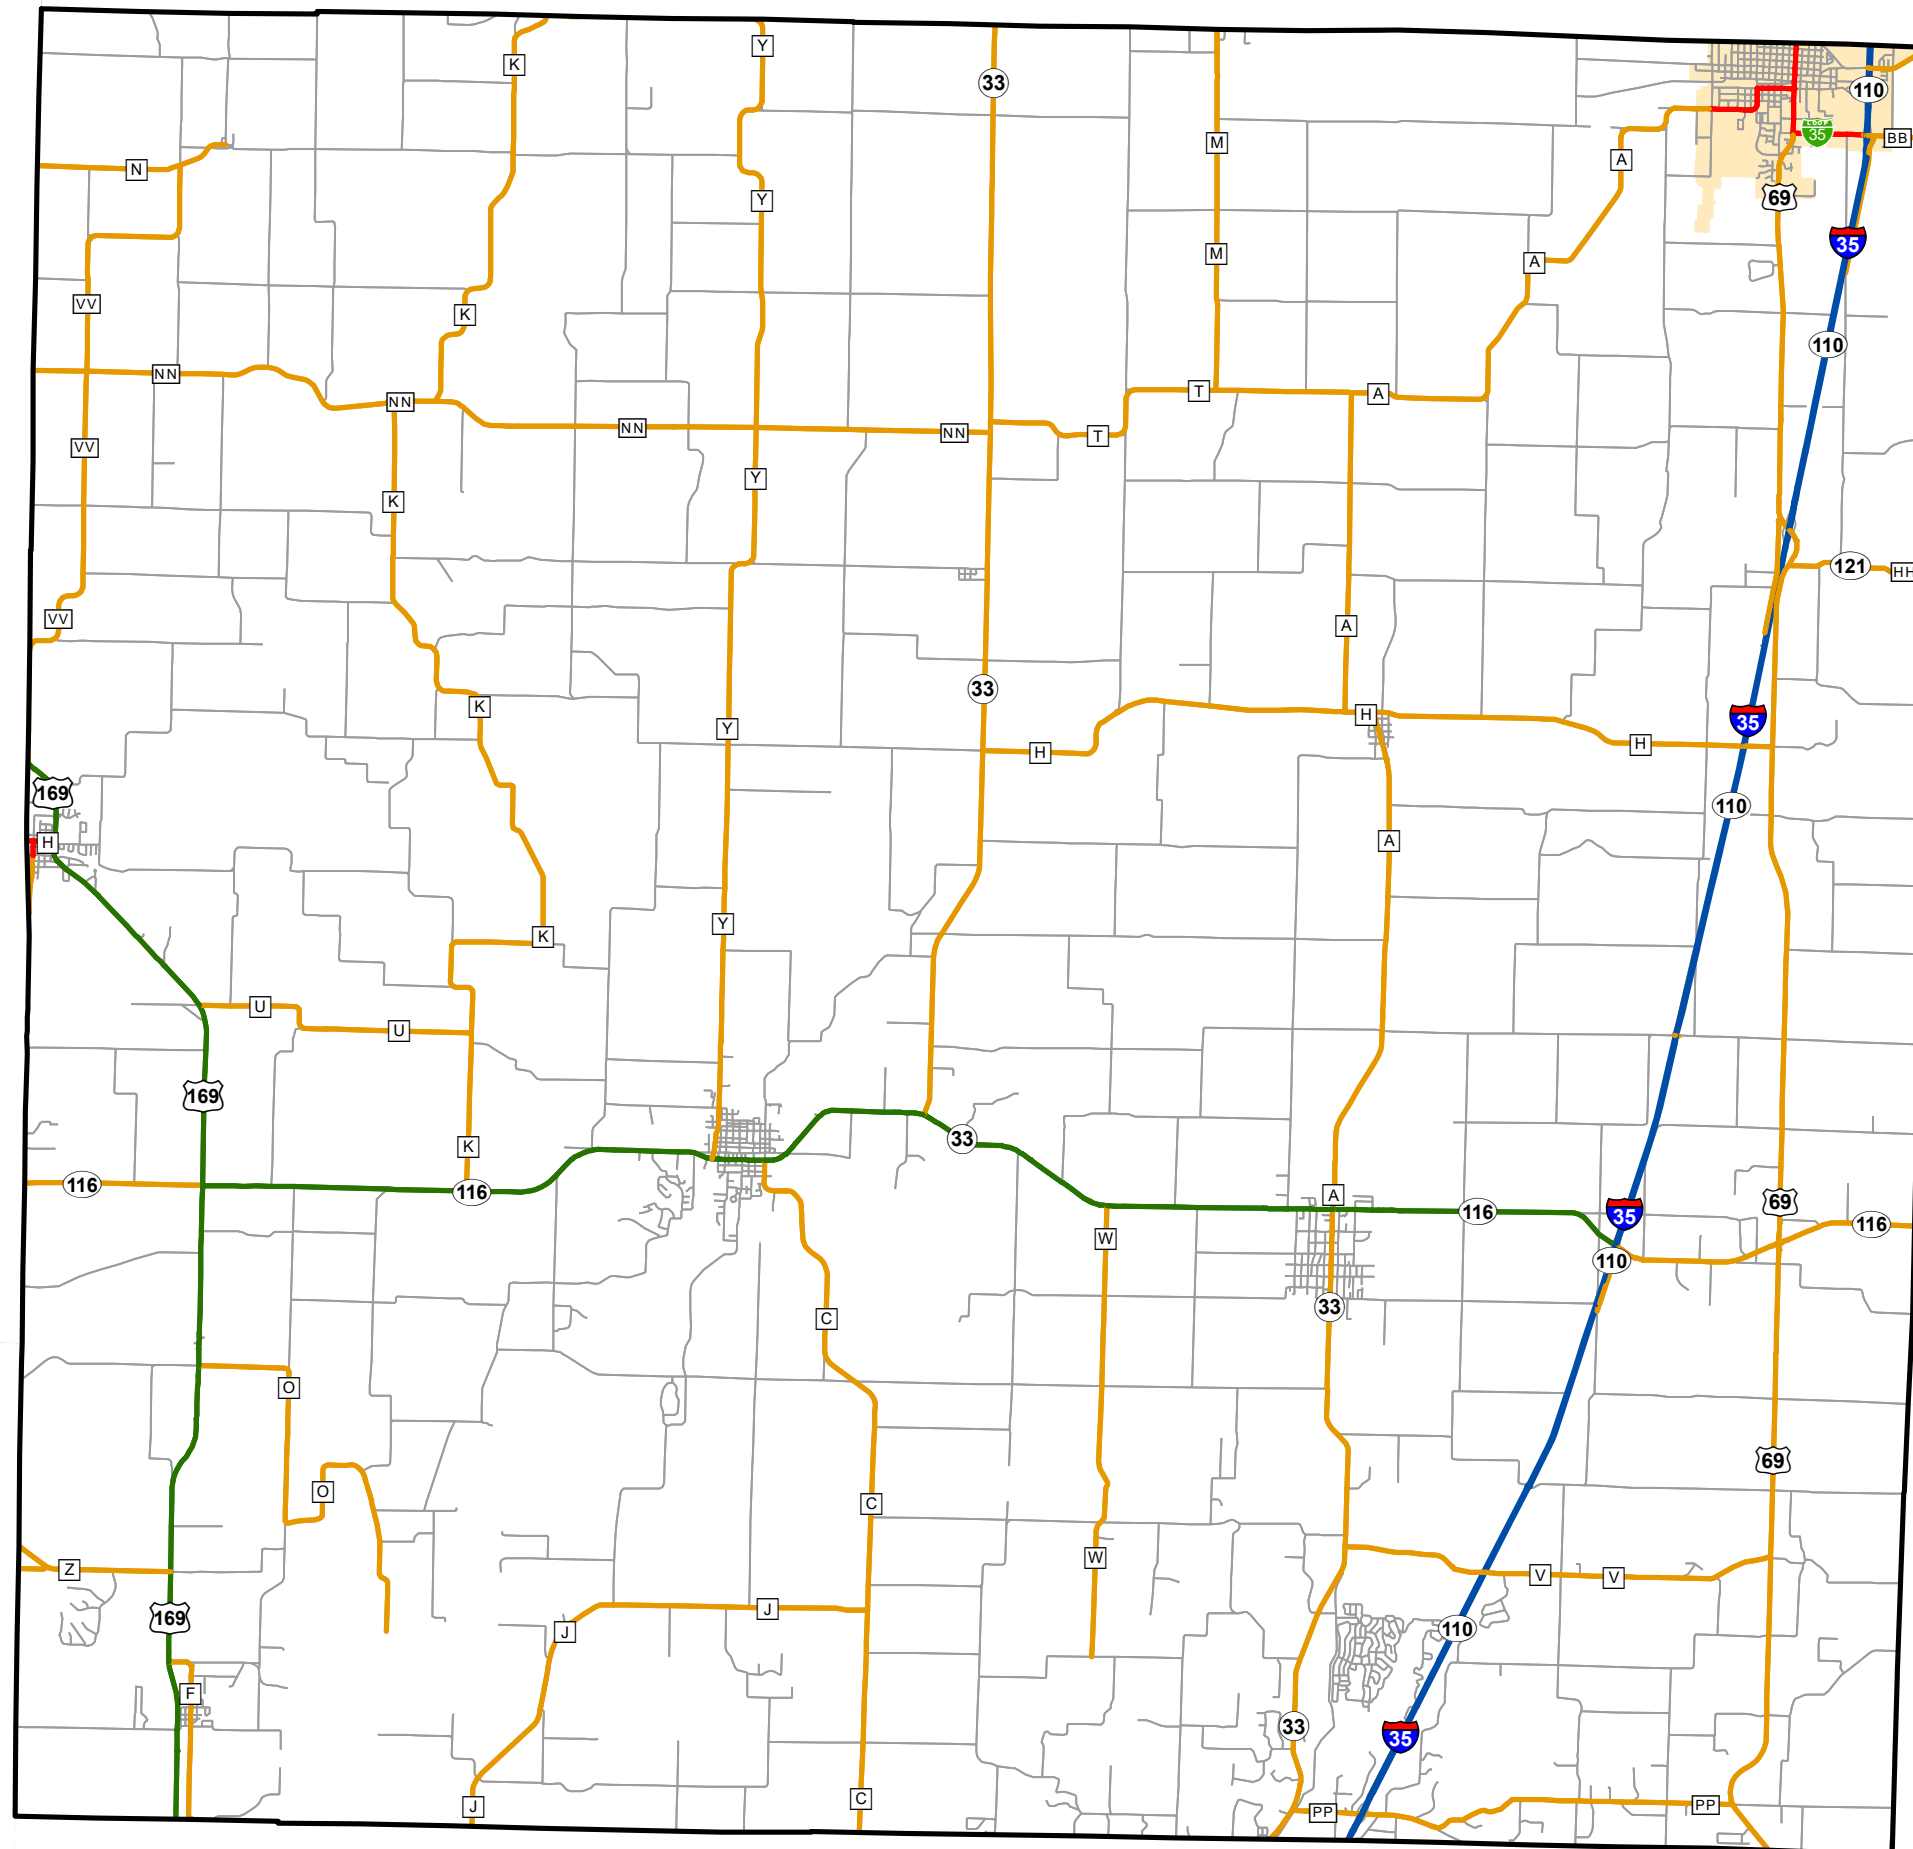

State System Classification

CLINTON COUNTY MISSOURI

State System Class	Miles
Interstate	20.946
Primary	29.216
Supplementary	177.814
State Marked - NOS	
Other Roads	
Urban Area	

105 W. Capitol Ave.
 Jefferson City, MO 65102
 Phone (573) 526-5478
 Fax (573) 526-8052

April 2024