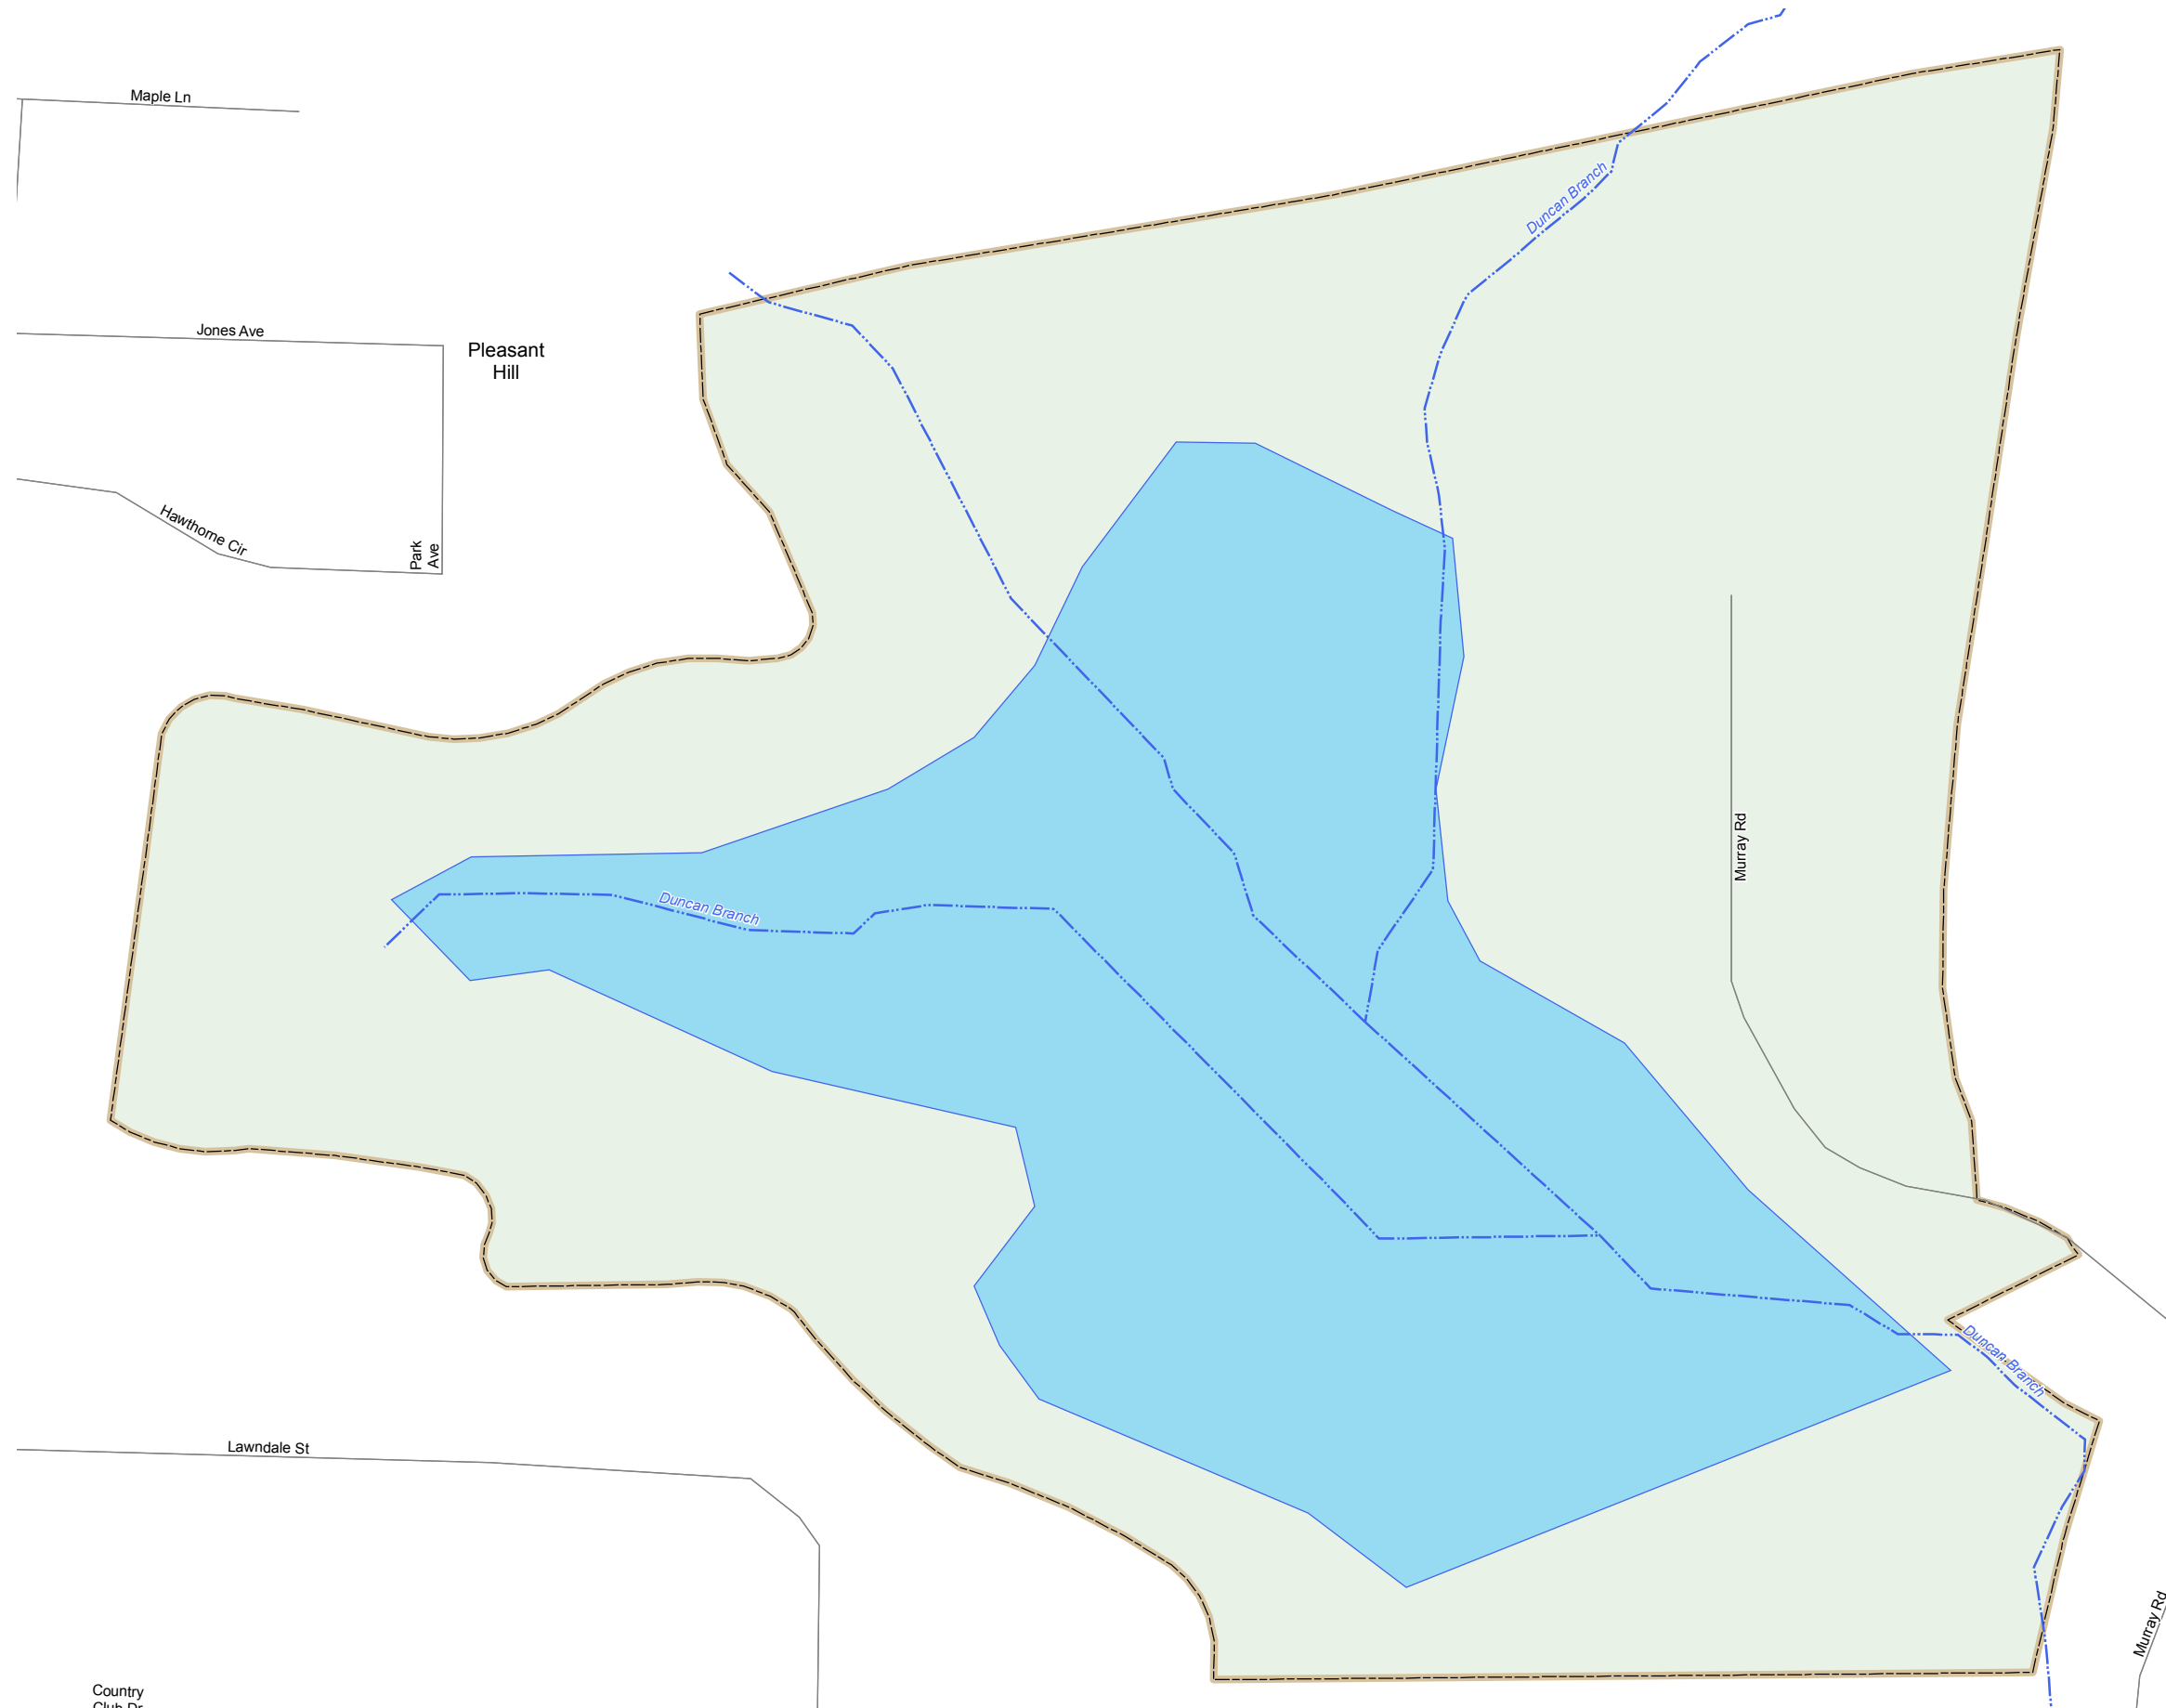

BALDWIN PARK

CASS COUNTY

MISSOURI

KANSAS CITY DISTRICT

2015

Legend

- Interstate
- Interstate Loop
- US Route
- Business Route
- Missouri Route
- Letter Route
- County Road
- Railroad
- City Street
- Other Routes
- River or Stream
- Lake or Large River
- City Limits
- County Boundary
- Surrounding City Limits
- Fire Department
- Law Enforcement
- MSHP Office
- County Courthouse
- Hospital
- MoDOT Office
- MoDot Maintenance Building
- Cemeteries
- Airport
- Amtrak Stations