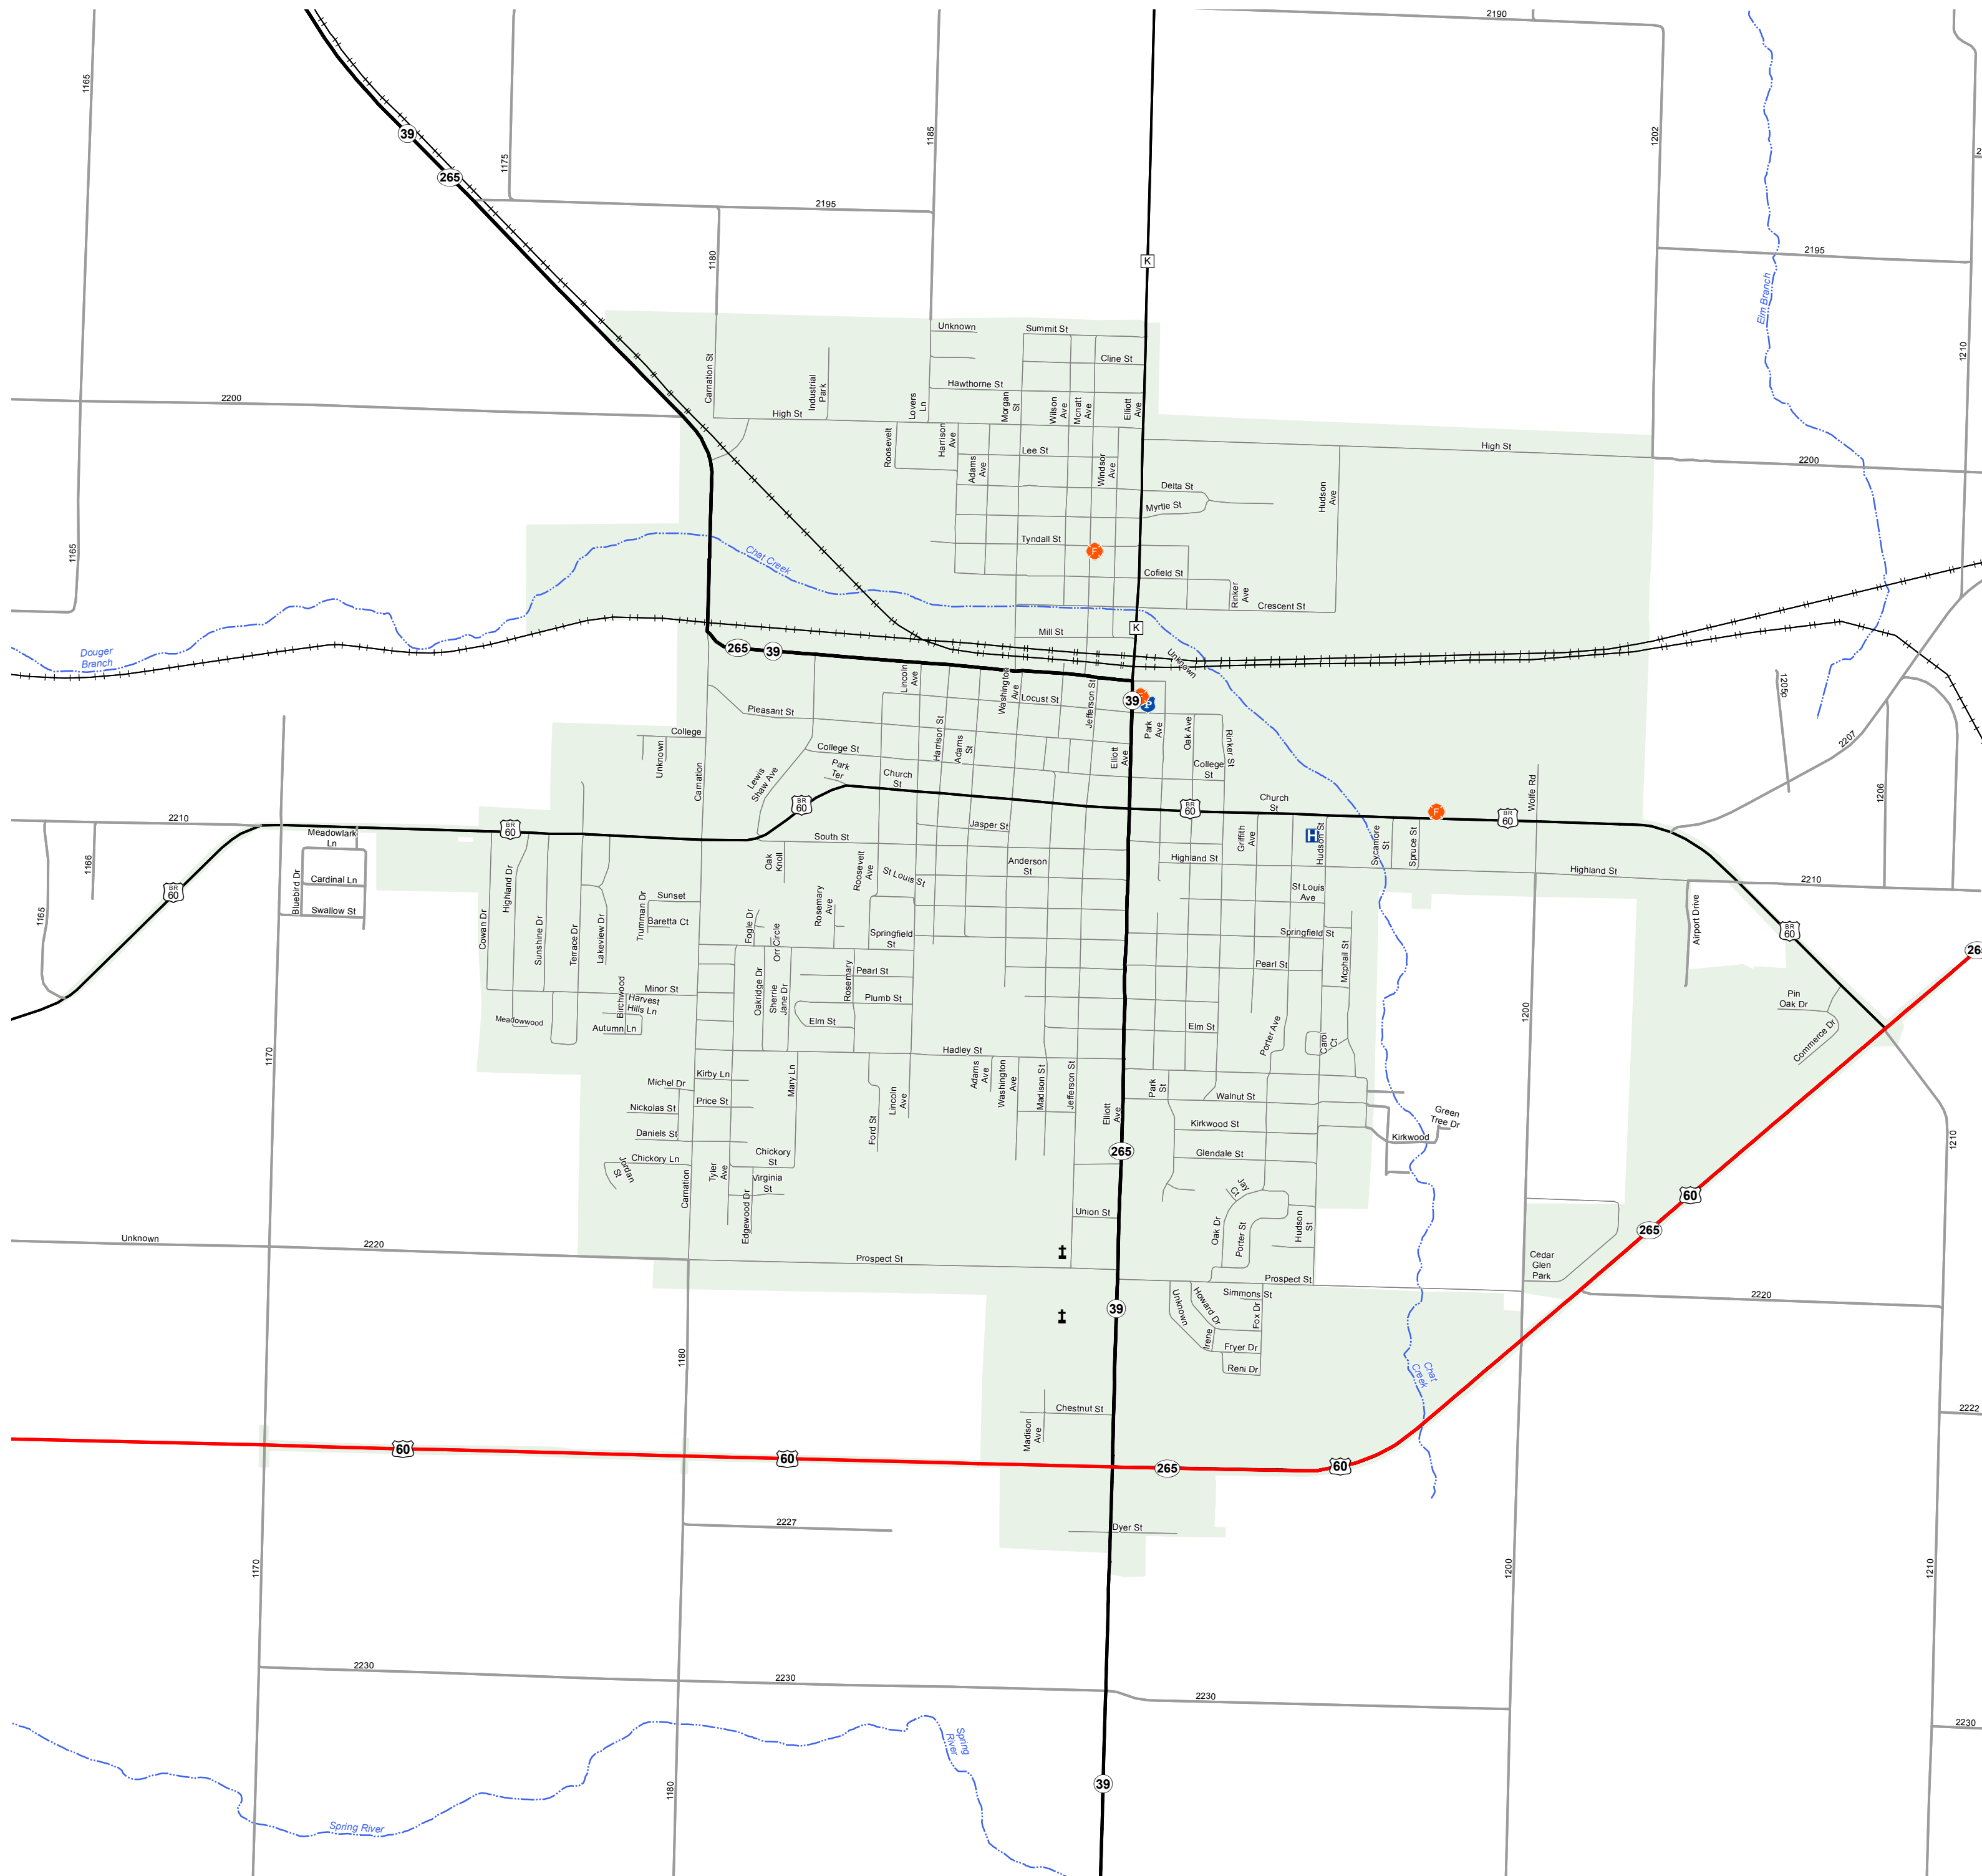

AURORA

LAWRENCE COUNTY

MISSOURI

SOUTHWEST DISTRICT

2015

Legend

- Interstate
- Interstate Loop
- US Route
- Business Route
- Missouri Route
- Letter Route
- County Road
- Railroad
- City Street
- Other Routes
- River or Stream
- Lake or Large River
- City Limits
- County Boundary
- Surrounding City Limits
- Fire Department
- Law Enforcement
- MSPH Office
- County Courthouse
- Hospital
- MoDOT Office
- MoDot Maintenance Building
- Cemeteries
- Airport
- Amtrak Stations

MISSOURI DEPARTMENT OF TRANSPORTATION
TRANSPORTATION PLANNING
1-888-ASK-MODOT
WWW.MODOT.ORG
JANUARY, 2015

0 420 840 1,680 2,520 3,360 Feet